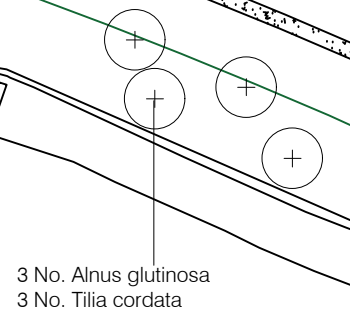

WOODLAND PLANTING A 1,562 m<sup>2</sup>  
 trees planted at 5m c/s  
 Planted in groups of 3-5no. same species.  
 15 No. Acer campestre  
 11 No. Prunus avium  
 3 No. Salix alba  
 8 No. Tilia cordata  
 25 No. Quercus robur

WOODLAND EDGE PLANTING  
 558m<sup>2</sup>  
 trees planted at 3m c/s 62 No.  
 Planted in groups of 3-5no. same species.  
 10 No. Corylus avellana  
 17 No. Crataegus mongyna  
 10 No. Malus sylvestris  
 10 No. Sambucus nigra  
 10 No. Salix caprea  
 5 No. Viburnum lantana